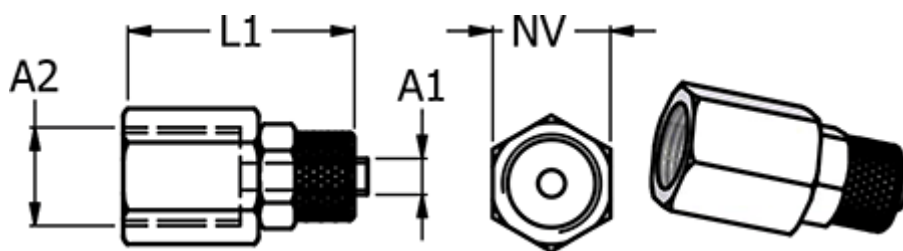

Article number: 586115388

Description: Push-on fitting 11.538-8, metal  $\text{Ø}8/6\text{-G } 3/8\text{'}$   
Straight connector internal thread

## Measures

Hose diameter A1 = 8/6

L1 =

NV = 20

Thread A2 =